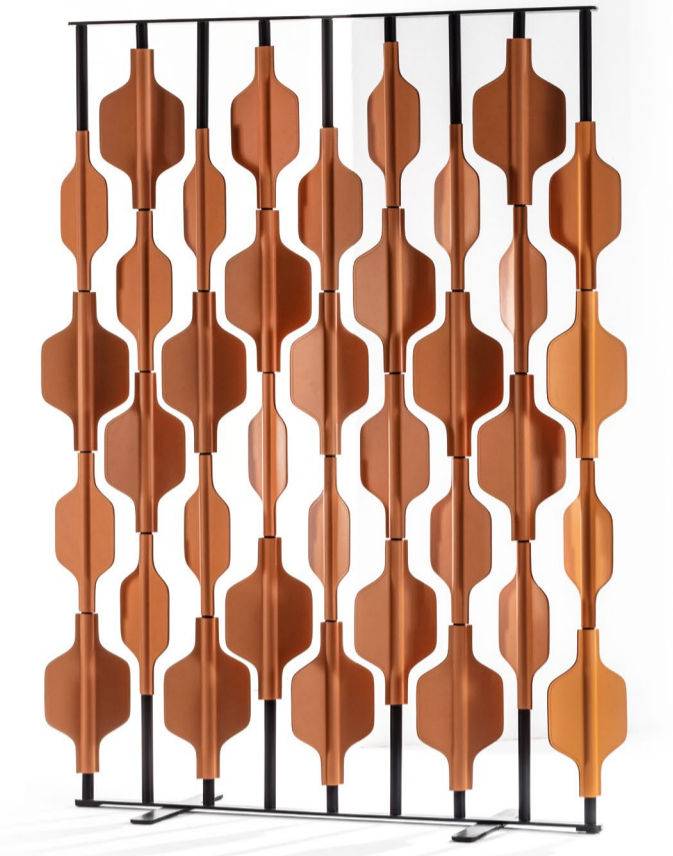

PELLIZZONI

ENRICO PELLIZZONI®

ENRICO PELLIZZONI s.r.l.
VIA COMO 49
22066 MARIANO COMENSE (CO) ITALY
T. +39 031746286
F. +39 031746256
info@enicopellizzoni.com
enicopellizzoni.com

PELLIZZONI USA, Inc.

PELLIZZONI USA, Inc.
200 LEXINGTON AVE, SUITE 1304
NEW YORK, NY 10016
sales@pellizzoniusa.com

Billie
Studio Nove.3

Ro
Mia Cullin