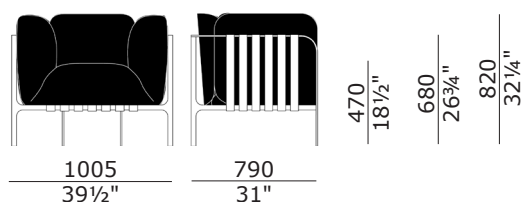

To check the available colors, consult the finishing catalogue.

Technical information

All measurements in millimetres and inches.

Dimensions
105.5 x 85 x 85 cm
41½x33½x33½ inches

Type Carton

Volume 0.759 m³

Per verificare i colori disponibili consultare la scheda finiture

Info tecniche

Tutte le misure sono in millimetri e inches.

Dimensioni
105.5 x 85 x 85 cm
41½x33½x33½ inches

Tipo Cartone

Volume 0.759 m³