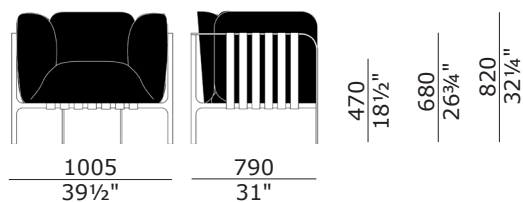

Structure finishes

BI glossy white
BO matt white
BR bronze painted
CH champagne
GF graphite painted
NS semi-bright black
NO matt black
OR gold painted
PG pearl grey

Type of covering - leather straps

CPF Full grain leather (30 colors)
CTT Contract leather (18 colors)

To check the available colors, consult the finishing catalogue.

Technical information

All measurements in millimetres and inches.

Dimensions
105.5 x 85 x 85 cm
41½x33½x33½ inches

Type Carton

Volume 0.759 m³

Per verificare i colori disponibili consultare la scheda finiture

Info tecniche

Tutte le misure sono in millimetri e inches.

Dimensioni
105.5 x 85 x 85 cm
41½x33½x33½ inches

Tipo Cartone

Volume 0.759 m³