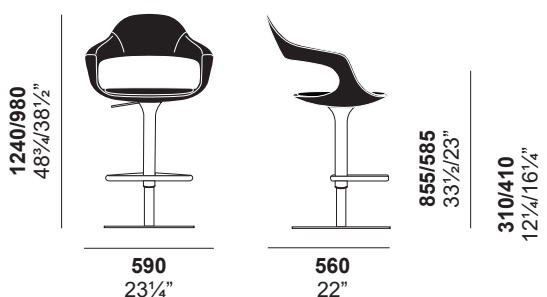

## Frenchkiss high back swivel stool

Cod.10.0409  
Design Stefano Bigi  
Production year 2016

Swivel stool with adjustable height. Semi-oval plate and shell with high back in steel structure, expanded polyurethane foam and covered with different materials. Integrated thin seat cushion.

### Technical information

Dimensions  
65 x 60 x 105 cm  
25<sup>1</sup>/<sub>2</sub> x 23 x 41<sup>1</sup>/<sub>2</sub> inches

Type Carton

Net weight 25 kg/ 55 lb  
Gross weight 27 kg/ 59 lb

Volume 0.409 m<sup>3</sup>

### Info tecniche

Dimensioni  
65 x 60 x 105 cm  
25 1/2 x 23 x 41 1/2 inches

Tipo Cartone

Peso netto 25 kg/ 55 lb  
Peso lordo 27 kg/ 59 lb

Volume 0.409 m<sup>3</sup>

Le misure riportate sono in  
millimetri e inches.