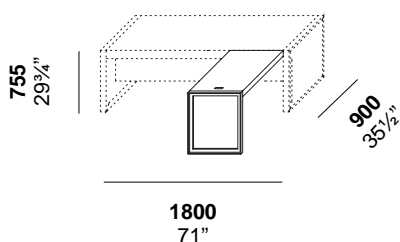

Dimension available

180 x 90 x 75.5 cm / 71 x 35½ x 29¾ inches

210 x 100 x 75.5 cm / 82¾ x 39½ x 29¾ inches

All measurements in
millimetres and inches

Design

Danilo Bianchi

His background is linear and traditional for people who aim to become an architect: he attended the Institute of Art in Cantu and he got his diploma. He started soon a collaboration with a design studio near where he lived. This working experience lasted ten years. In 1989, at the age of 31 years old, he opened his own studio. "I interpret my job as a continuous challenge. Whether with myself or with the company that places the order. The blank sheet is an enemy to pull down every time: in order to win a new idea or an original line, that draws an item in an elegant way, are always needed".

Finiture del top disponibili
CPF - Cuoio pieno fiore (30 colori)
CTT - Cuoio contract (15 colori)

Per verificare i colori disponibili consultare la
scheda finiture.

Info tecniche

Dimensioni disponibili
180 x 90 x 75.5 cm / 71 x 35½ x 29¾ inches
210 x 100 x 75.5 cm / 82¾ x 39½ x 29¾ inches