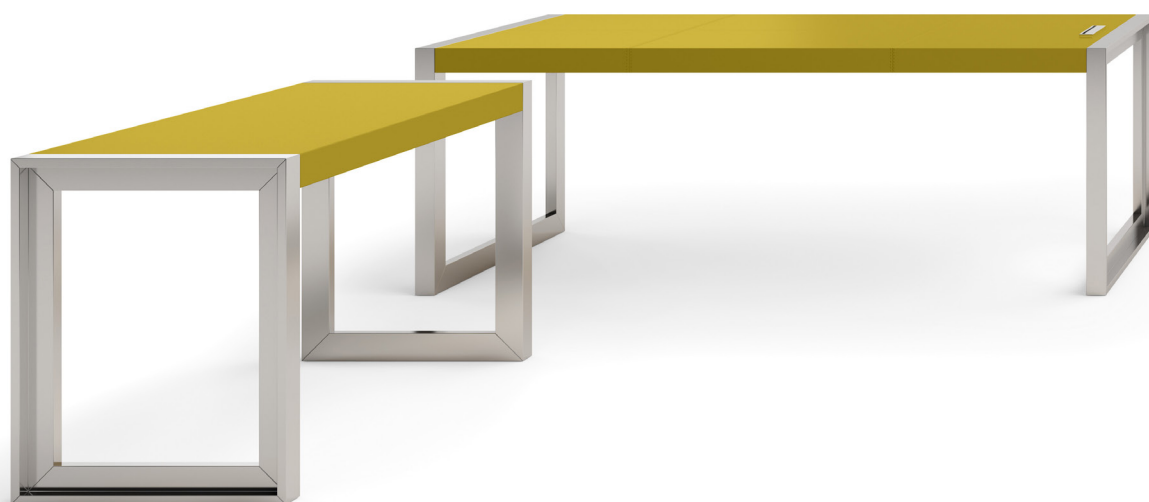

Related products

Strato high desk

Enrico Pellizzoni S.r.l.
via Como 49
22066 Mariano Comense (CO)
tel. +39 031746286
fax +39 031746256
www.enricopellizzoni.com
info@enricopellizzoni.com