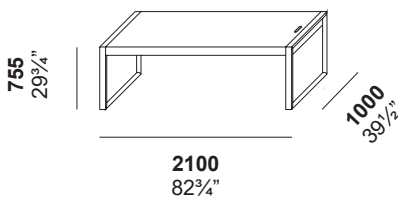

## Strato Junior

Cod. 210.Y21P  
Design Danilo Bianchi & RedCreative  
Production year 2005

Desk with structure in aluminium brill. Top in MDF covered with leather.

Structure available options  
**AB** - Aluminium brill

### Technical informations

Dimension available  
180 x 90 x 75.5 cm / 71 x 35½ x 29¾ inches  
210 x 100 x 75.5 cm / 82¾ x 39½ x 29¾ inches

All measurements in  
**millimetres and inches**

Design

Danilo Bianchi

### Info tecniche

Dimensioni disponibili  
180 x 90 x 75.5 cm / 71 x 35<sup>1</sup>/<sub>2</sub> x 29<sup>3</sup>/<sub>4</sub> inches  
210 x 100 x 75.5 cm / 82<sup>3</sup>/<sub>4</sub> x 39<sup>1</sup>/<sub>2</sub> x 29<sup>3</sup>/<sub>4</sub> inches