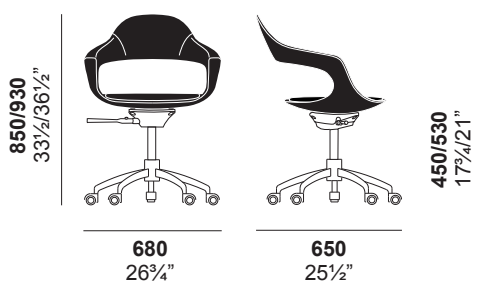

Frenchkiss high back 5 star chair

Cod.10.0417
Design Stefano Bigi
Production year 2016

Swivel chair with 5 star base and shell with high back in steel structure, expanded polyurethane foam and covered with different materials. Integrated thin seat cushion.

Painted options for legs

BO - Matt white
BR - Bronze painted
CR - Bright chrome
NO - Matt black

Covering finishings for shell

COM - Material provided by the customer
FE - Felt (60 colors)
FX - Faux leather (45 colors)
IM - Innovative material
PPF - Soft full grain leather (60 colors)

To check the available colors, consult the finishing catalogue.

Technical informations

Dimensions
75 x 70 x 90 cm
29½ x 27½ x 35½ inches

Type Carton

Net weight 15 kg/ 33 lb
Gross weight 17 kg/ 37 lb

Volume 0.475 m³

Per verificare i colori disponibili consultare la scheda finiture.

Info tecniche

Dimensioni
75 x 70 x 90 cm
29 1/2 x 27 1/2 x 35 1/2 inches

Tipo Carton

Peso netto 15 kg/ 33 lb
Peso lordo 17 kg/ 37 lb

Volume 0.475 m³