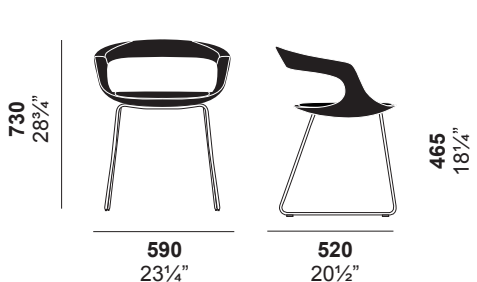

Frenchkiss low back sled base

Cod.10.0400
Design Stefano Bigi
Production year 2016

Fixed chair with sled base and shell with low back in steel structure, expanded polyurethane foam and covered with different materials. Integrated thin seat cushion.

To check the available colors, consult the finishing catalogue.

Technical informations

Dimensions
55 x 50 x 78 cm
21³/₄ x 19³/₄ x 30³/₄ inches

Type Carton

Net weight 10 kg/ 22 lb
Gross weight 12 kg/ 26.4 lb

Volume 0.215 m³

All measurements in
millimetres and inches

Design
Stefano Bigi

Born in 1974, Stefano Bigi grew up between France and Italy. Out of this double culture, he has acquired a taste for the chic and the beautiful. After studying at Art School, he started a career in webdesign within a SSII before becoming self-employed. It was 10 years ago that he first began to sketch sofas, decorative objects, and his obsession: chairs. However, when he turned 31 he decided to live for his passion: to design furniture and decorative objects. Since 2005 he has established himself in Milan and founded his own company: Helldesign di Stefano Bigi.

Per verificare i colori disponibili consultare la scheda finiture.

Info tecniche

Dimensioni
55 x 50 x 78 cm
21 3/4 x 19 3/4 x 30 3/4 inches

Tipo Cartone

Peso netto 10 kg/ 22 lb
Peso lordo 12 kg/ 26.4 lb

Volume 0.215 m³